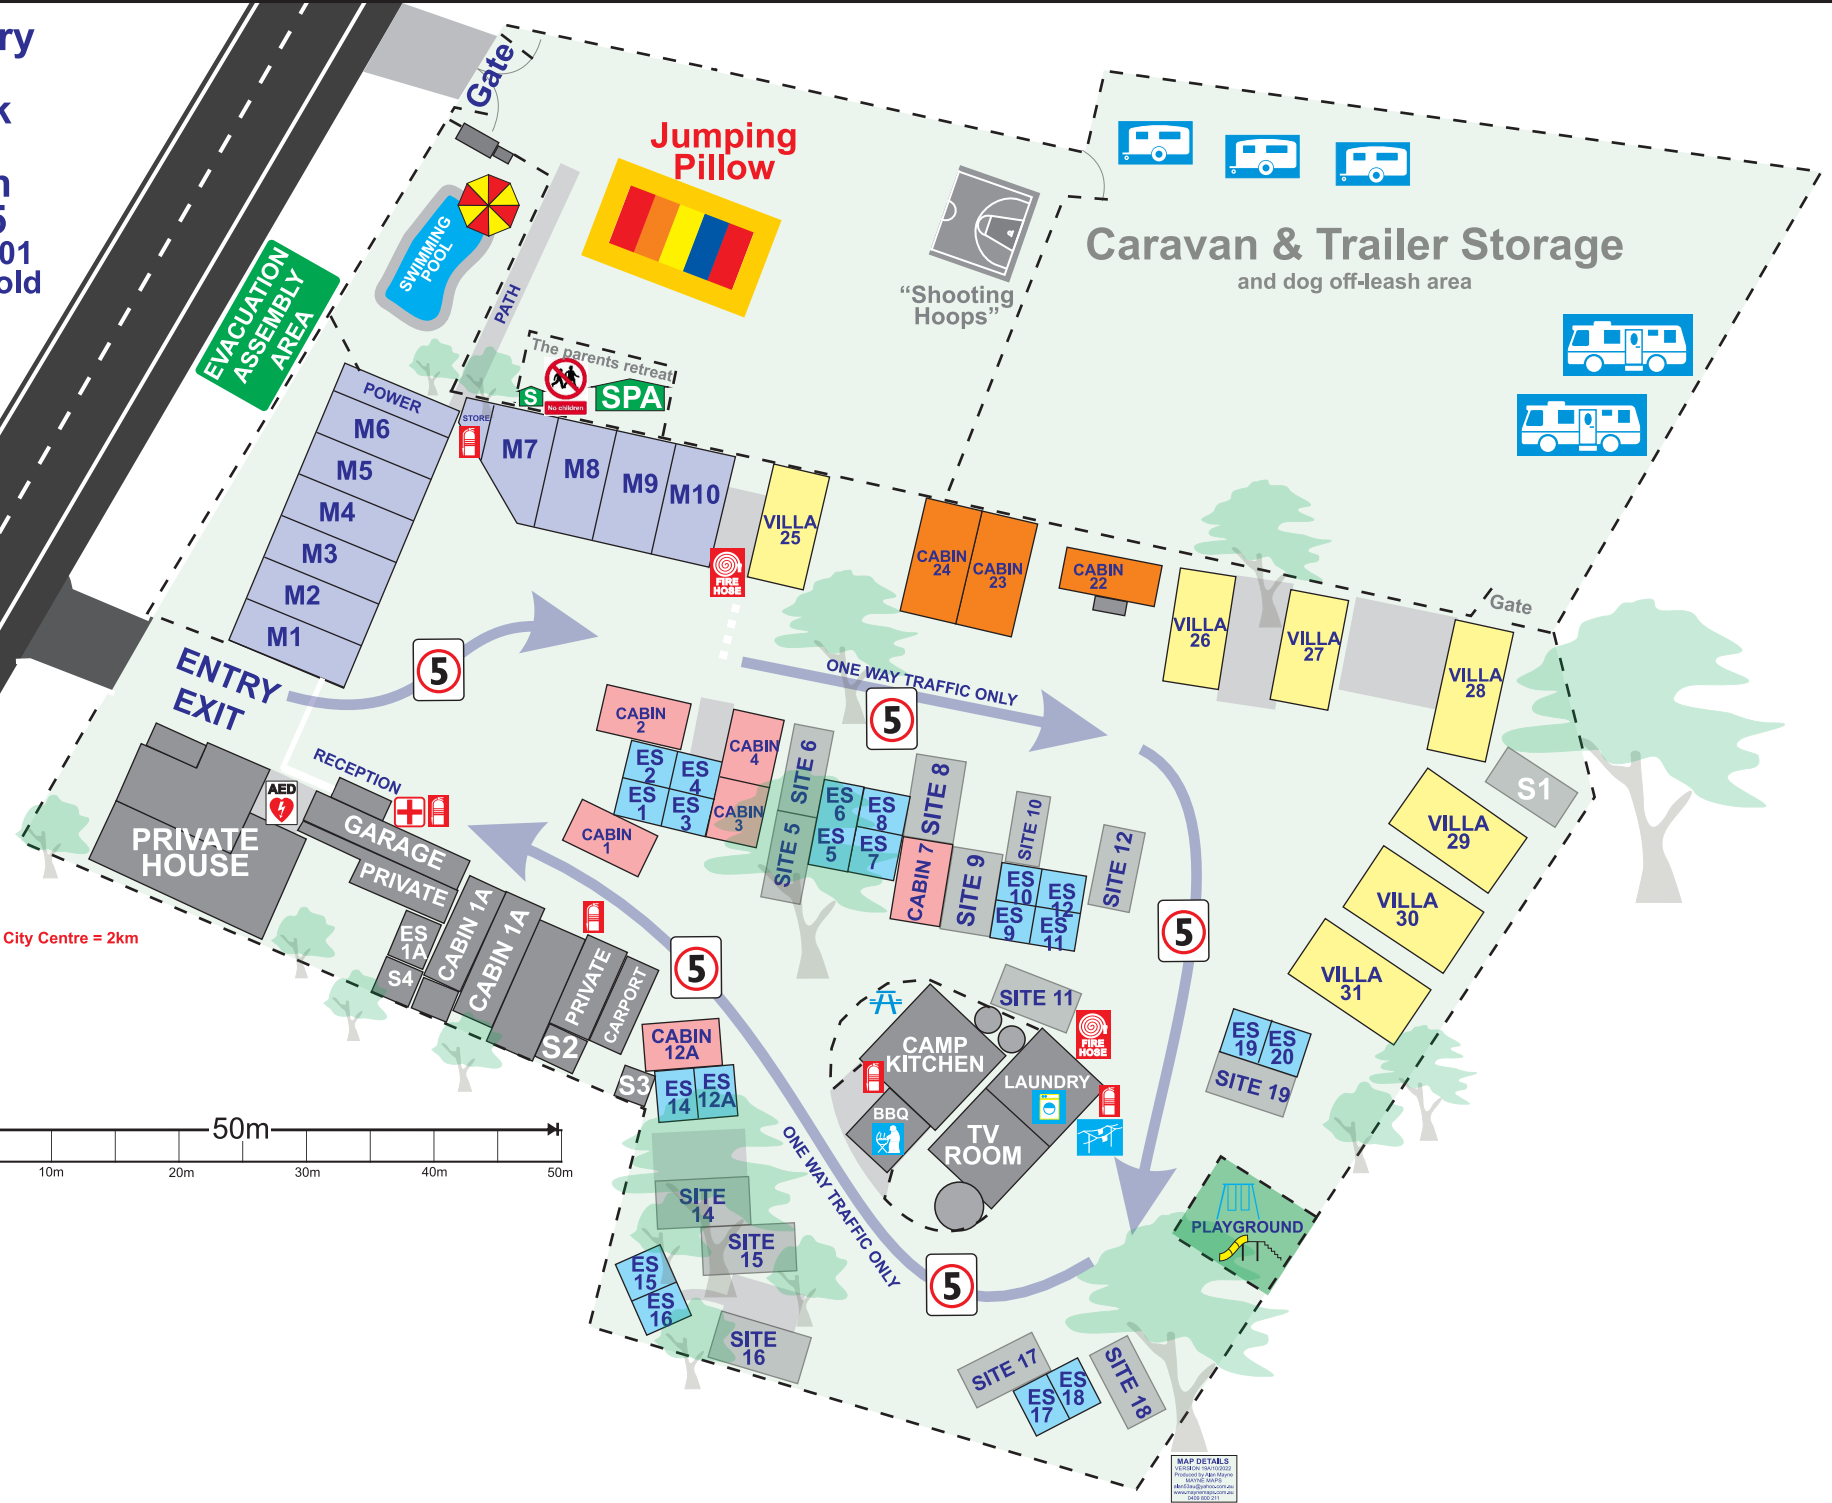

**Golden Country
Motel and
Caravan Park**
134 Park Rd
Maryborough
Victoria 3465
Ph: +61 3 5461 1101
Terri and Dirk Arnold

Park Rd

Maryborough City Centre = 2km